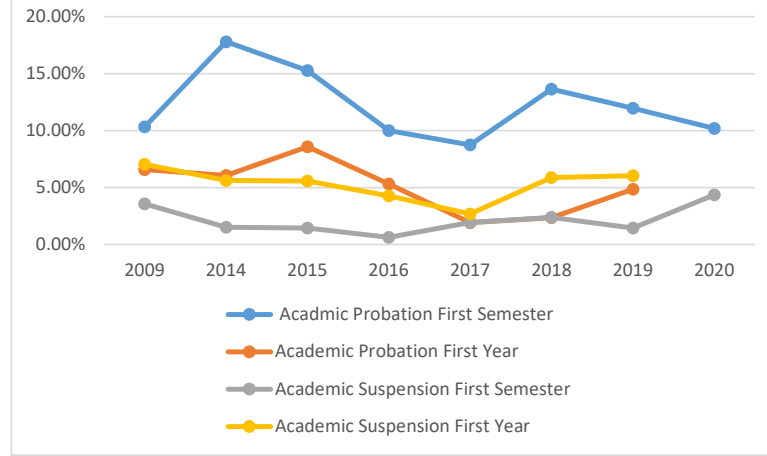

Lubbock Christian University
First-Time Freshmen First Semester and First Year Average GPA
Overall

Academic Probation

Cohort		2009	2014	5 Year Difference	2015	2016	2017	2018	2019	2020
First Semester	#	26	47	21	42	32	27	40	33	28
	%	10.32%	17.80%	7.48%	15.27%	10.00%	8.74%	13.65%	11.96%	10.18%
First Year	#	14	14	0	20	15	5	6	11	
	%	6.57%	6.06%	-0.51%	8.58%	5.32%	1.92%	2.35%	4.84%	

Academic Suspension

Cohort		2009	2014	5 Year Difference	2015	2016	2017	2018	2019	2020
First Semester	#	9	4	-5	4	2	6	7	4	12
	%	3.57%	1.52%	-2.05%	1.45%	0.63%	1.94%	2.39%	1.45%	4.36%
First Year	#	15	13	-2	13	23	7	15	15	
	%	7.04%	5.63%	-1.41%	5.58%	4.26%	2.69%	5.88%	6.05%	

Good Standing

Cohort		2009	2014	5 Year Difference	2015	2016	2017	2018	2019	2020
First Semester	#	217	213	-4	229	286	277	246	239	235
	%	86.11%	80.68%	-5.43%	83.27%	89.38%	89.35%	83.96%	86.59%	85.45%
First Year	#	184	204	20	200	255	248	234	222	
	%	86.38%	88.31%	1.93%	85.84%	90.43%	95.38%	91.76%	88.71%	

Disciplinary

Cohort		2009	2014	5 Year Difference	2015	2016	2017	2018	2019	2020
First Semester	#			0					0	0
	%			0.00%					0.00%	0.00%
First Year	#			0					1	
	%			0.00%					0.40%	

Enrollment

Cohort		2009	2014	5 Year Difference	2015	2016	2017	2018	2019	2020
First Semester	#	252	264	12	275	320	310	293	276	275
	%	100.00%	100.00%	0.00%	100.00%	100.00%	100.00%	100.00%	100.00%	100.00%
First Year	#	213	231	18	233	282	260	255	248	
	%	100.00%	100.00%	0.00%	100.00%	100.00%	100.00%	100.00%	100.00%	

Academic Probation and Suspension