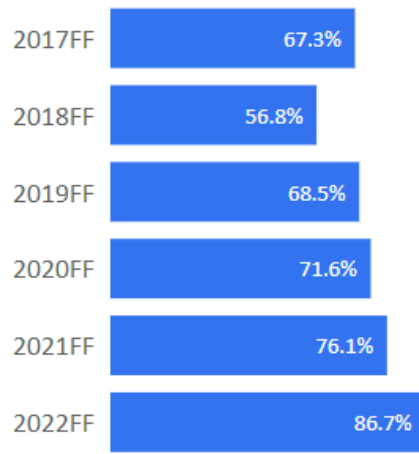

First year Retention by Cohort