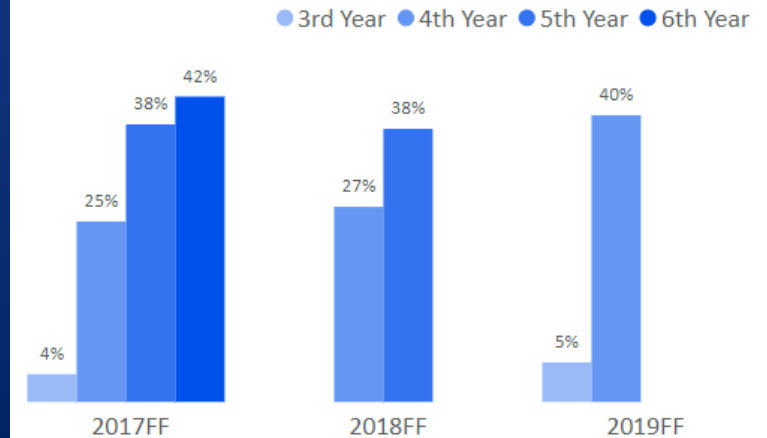

Retention

Graduation

Graduation Rates by Cohort