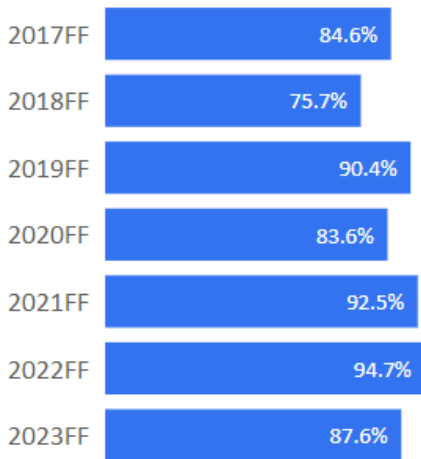

# INTERCOLLEGIATE ATHLETE

First-year Retention and 6-year Graduation Rates

(based on outcomes for First-Time in College LCU students  
participating in intercollegiate athletics)

As of Spring 2024

### First Semester Retention by Cohort